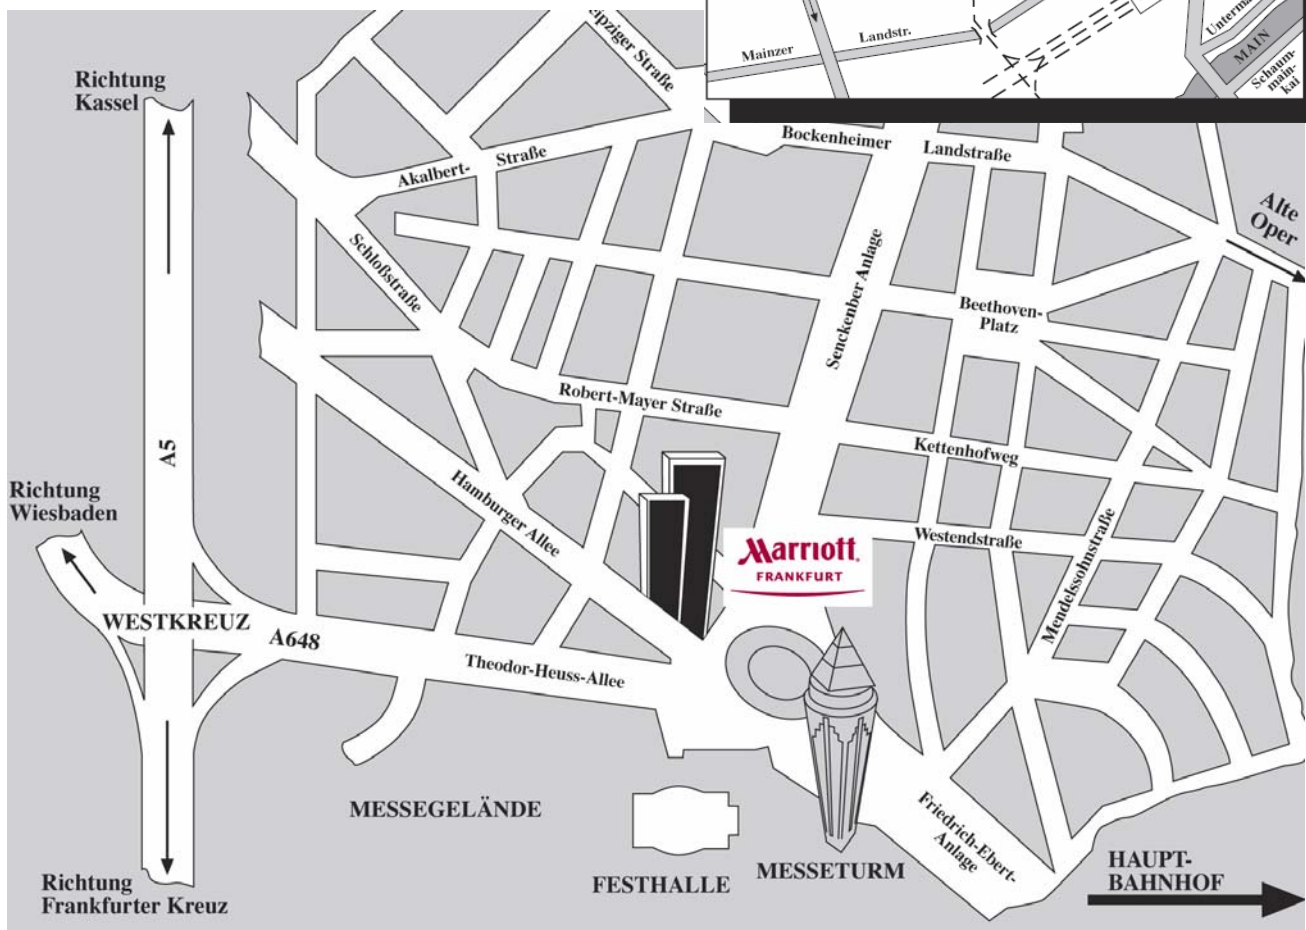

### The way to our hotel:

If you are on the A5, coming from Kassel or the A648 from Wiesbaden, follow the "Frankfurter Kreuz" or City Ring and exit in the direction of the "Messe". The "Messe Tower" is opposite of our hotel.

Directly in front of our hotel is a Streetcar-Stop (Ludwig-Erhard-Anlage, Lines 16 and 17) which enables you to travel quickly and conveniently around the city, no need to use a car. The distance to the main station is 5 minutes and the Airport can be reached within approximately 15 minutes.