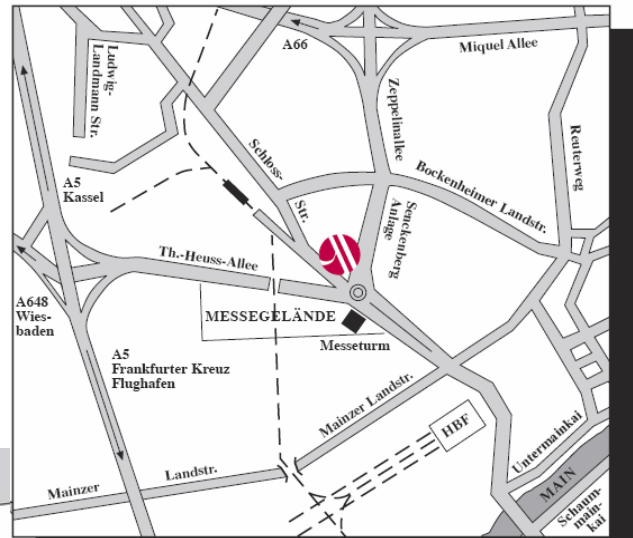

### The way to our hotel:

If you are on the A5, coming from Kassel or the A648 from Wiesbaden, follow the "Frankfurter Kreuz" or City Ring and exit in the direction of the "Messe". The "Messe Tower" is opposite of our hotel.

Directly in front of our hotel is a Streetcar-Stop (Ludwig-Erhard-Anlage, Lines 16 and 17) which enables you to travel quickly and conveniently around the city, no need to use a car. The distance to the main station is 5 minutes and the Airport can be reached within approximately 15 minutes.